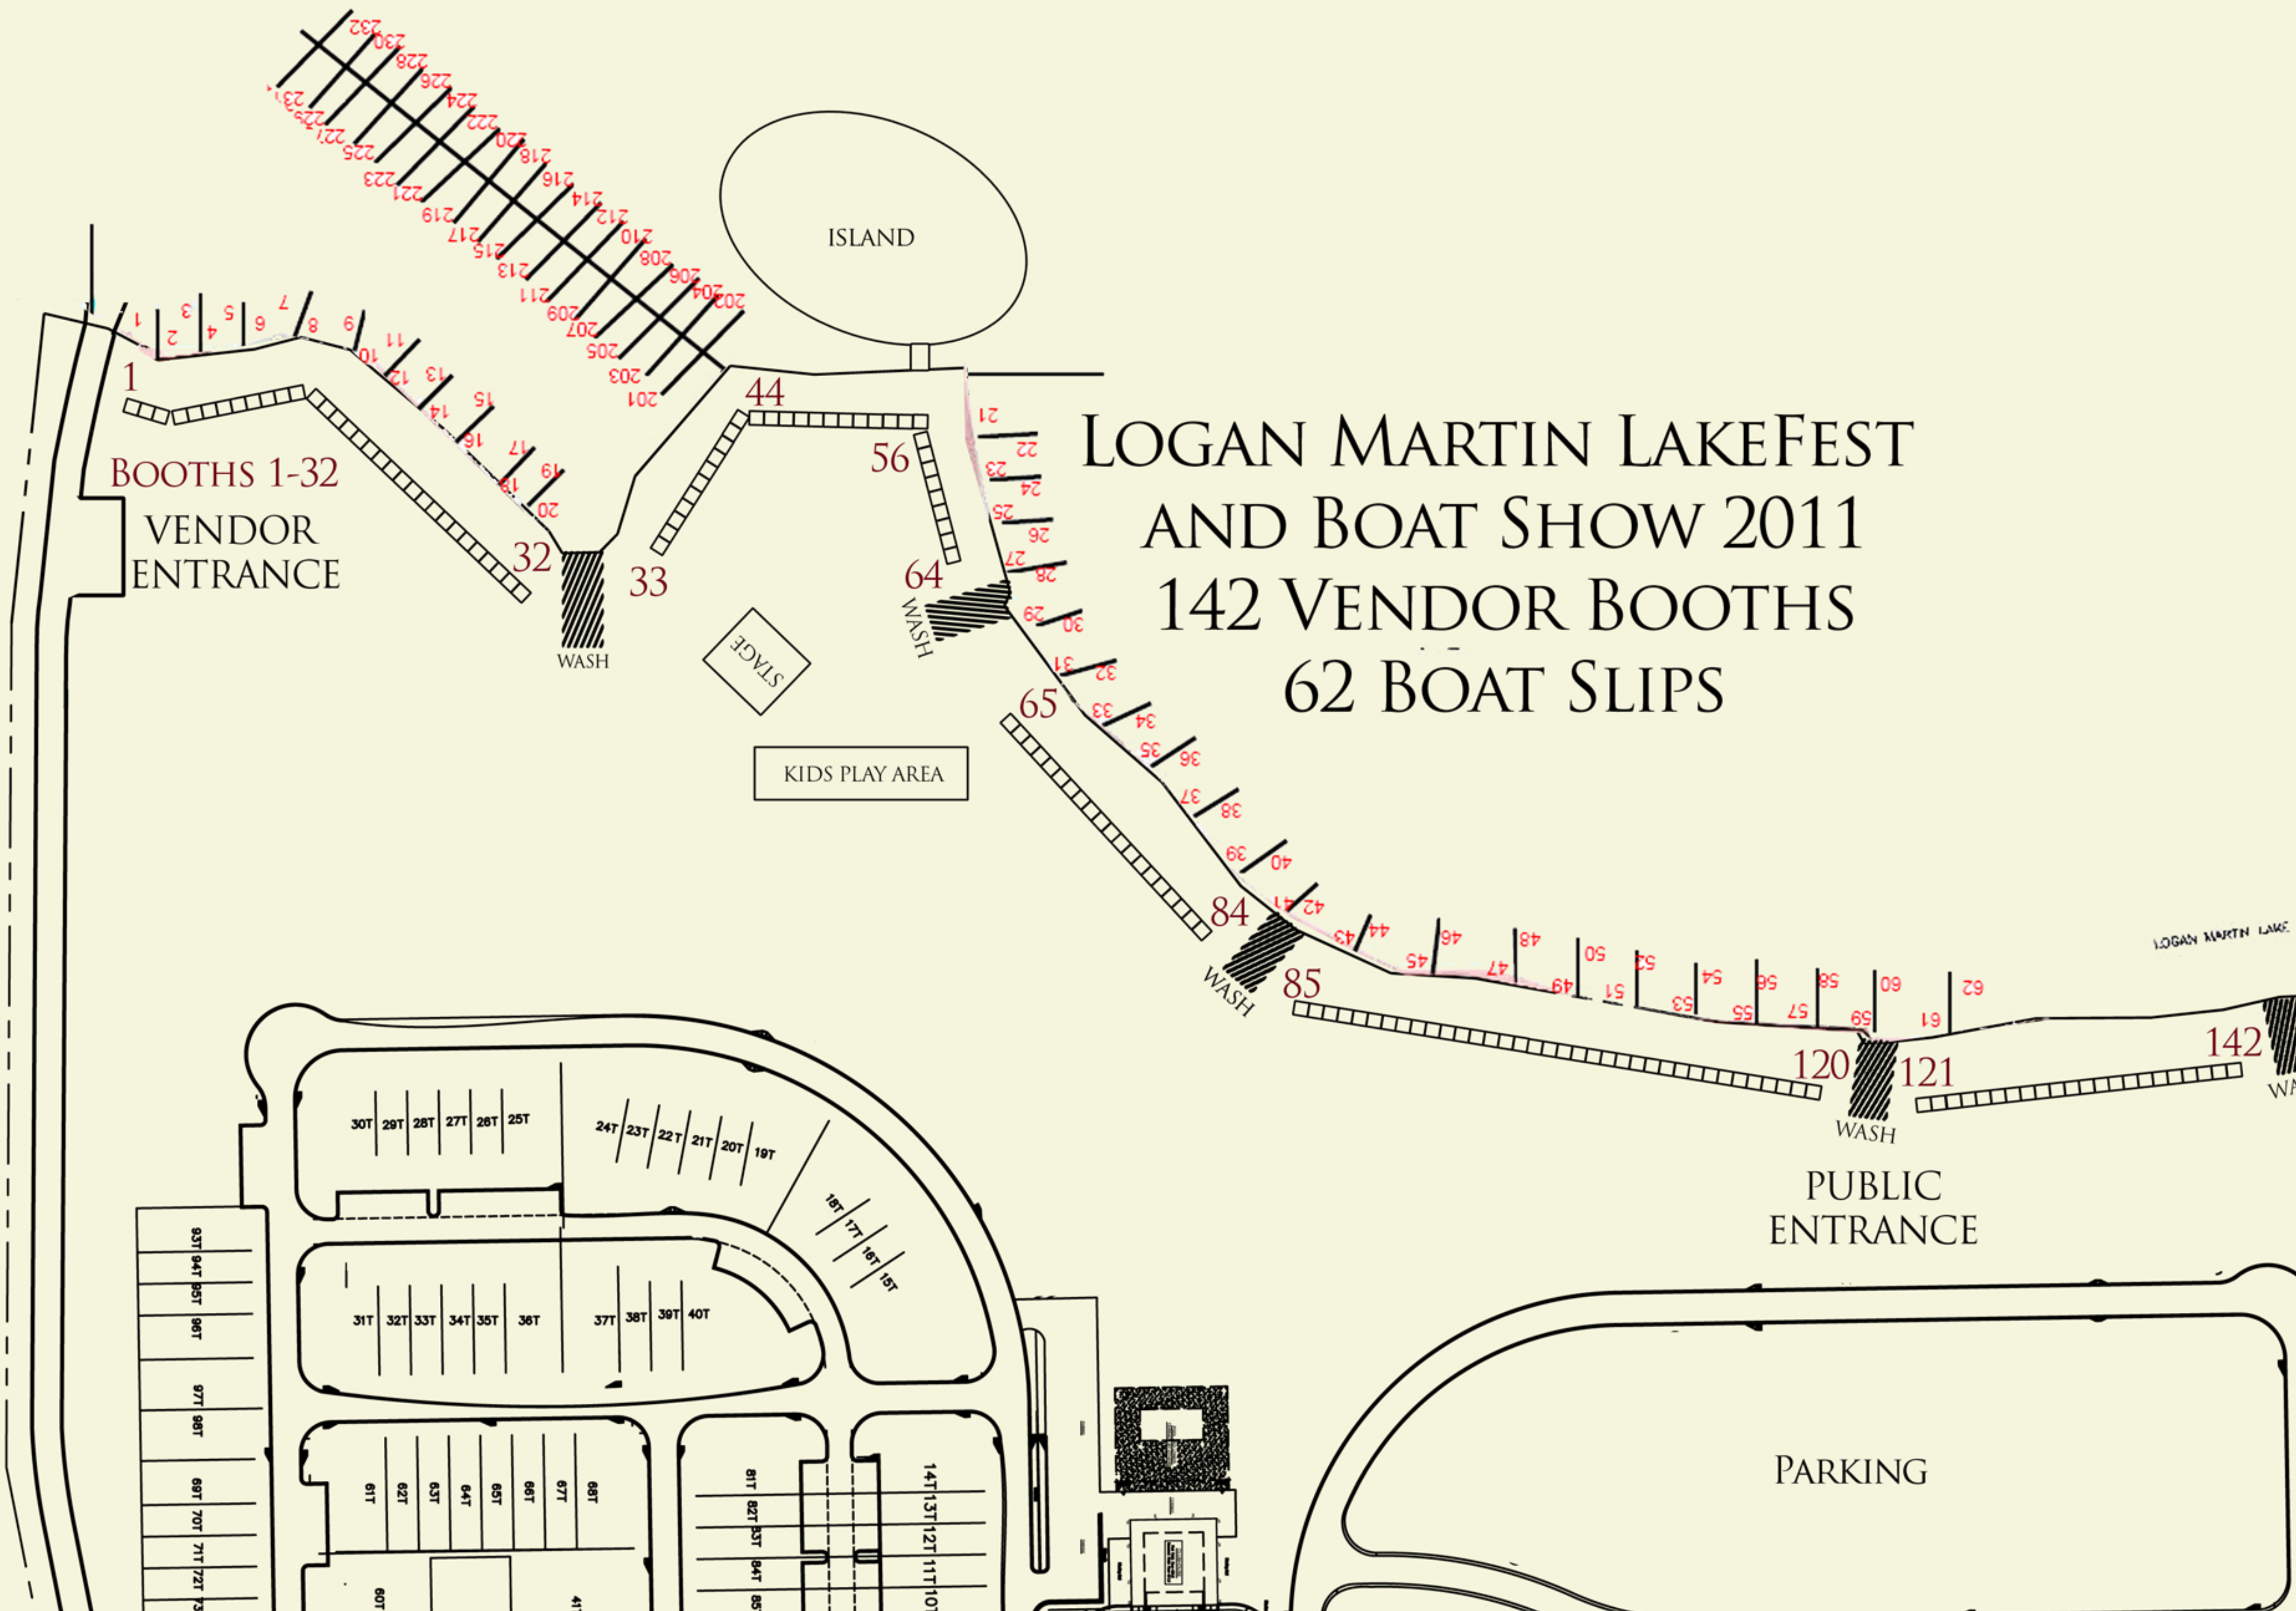

LOGAN MARTIN LAKEFEST AND BOAT SHOW 2011

142 VENDOR BOOTHS
62 BOAT SLIPS

BOOTHS 1-32
VENDOR
ENTRANCE

STAGE

KIDS PLAY AREA

ISLAND

PUBLIC
ENTRANCE

PARKING

LOGAN MARTIN LAKE